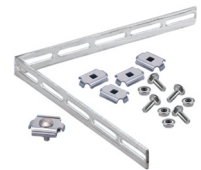

Express Tray Quik Lok® electroplated steel wire basket trays

Depth (in.)	Width (in.)	Wire basket tray
2	4	ETQ2004SE10
2	6	ETQ2006SE10
2	8	ETQ2008SE10
2	12	ETQ2012SE10
2	18	ETQ2018SE10
2	24	ETQ2024SE10
4	4	ETQ4004SE10
4	6	ETQ4006SE10
4	8	ETQ4008SE10
4	12	ETQ4012SE10
4	18	ETQ4018SE10
4	24	ETQ4024SE10

Express Tray accessories

ETH-SP-EG

ETH-UNIVC-PG

ETG24-LL214

ETA-H90KIT-HD

### Superstrut spring nuts

Size (in.)	Spring nut for metal frames
1/4	A100-1/4EGC
3/8	A100-3/8EGC
1/2	A100-1/2EGC

### Pre-galvanized Superstrut metal frames

Series	Depth (in.)	Holes configuration	Metal frame
A	1 5/8	No holes	A120010PGC
		Half-slotted holes	A1200HS10PGC
D	1	No holes	D120010PGC
		Half-slotted holes	D1200HS10PGC